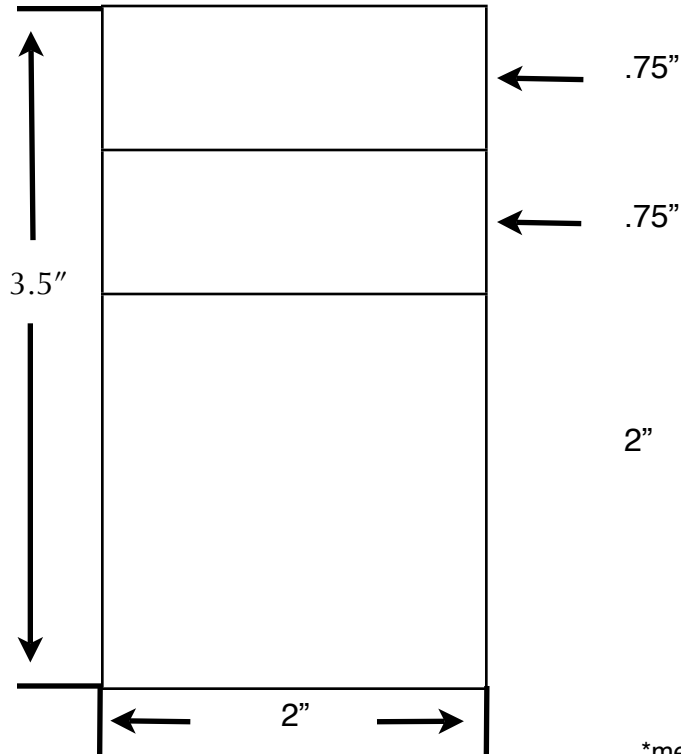

Capture Card™ Substrate Printing Specifications

Capture Card™ 3 Label Layout

Product numbers:
DC00104
DC00105

*measurements are not to scale

12 x 18 Business Card Layout 24 Up